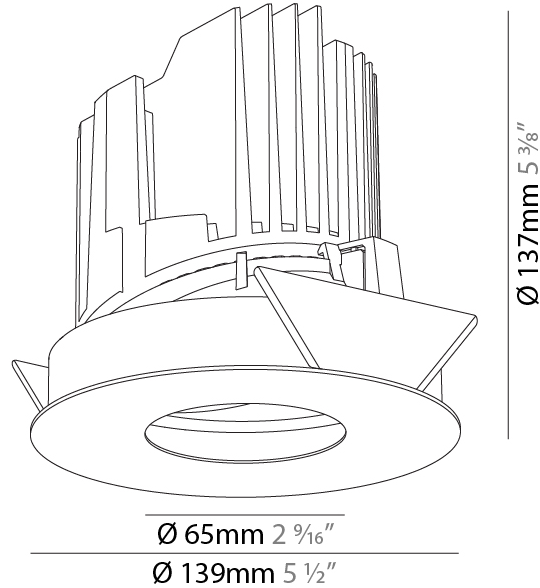

GENERAL

Series: Bioniq
Subseries: Bioniq Round Deep
Brand: Prolicht
Division: Architectural
Mounting Type: Recessed
Mounting Location: Ceiling
Subcategory: Downlight

PHYSICAL

Shape: Round
Diameter (mm): 139
Diameter (in): 5 1/2
Height (mm): 151
Height (in): 5 15/16
Ceiling Thickness (mm): 10 / 12.5 / 15
Ceiling Thickness (in): 3/8 or 1/2 or 9/16
Min. Recessing Depth (mm): 170
Min. Recessing Depth (in): 6 11/16
Light Distribution: Downlight
Weight (kg): 0.926
Weight (lbs): 2.04
Fixture Finish: SSR / BKV / CWI / CRY / HAB / UFT / ITA / RUA / FTG / MYG / LOD / PUS / FRO / FUP / KIA / POP / BLS / SPG / MEY / GOH / GUM / CHC / COM / ABZ / JAG / OBR / MOS / ROR
Fixture Material: Aluminum Die Cast
Cut-out Measurements: 130mm / 5 1/8"

GENERAL

Series: Bioniq
Subseries: Bioniq Round Wallwash
Brand: Prolicht
Division: Architectural
Mounting Type: Recessed
Mounting Location: Ceiling
Subcategory: Downlight

PHYSICAL

Shape: Round
Diameter (mm): 139
Diameter (in): 5 1/2
Height (mm): 137
Height (in): 5 3/8
Ceiling Thickness (mm): 10 / 12.5 / 15 / 25
Ceiling Thickness (in): 3/8 or 1/2 or 9/16
Min. Recessing Depth (mm): 150
Min. Recessing Depth (in): 5 7/8
Light Distribution: Adjustable / Asymmetric
Weight (kg): 0.865
Weight (lbs): 1.9
Fixture Finish: SSR / BKV / CWI / CRY / HAB / UFT / ITA / RUA / FTG / MYG / LOD / PUS / FRO / FUP / KIA / POP / BLS / SPG / MEY / GOH / GUM / CHC / COM / ABZ / JAG / OBR / MOS / ROR
Fixture Material: Aluminum Die Cast
Cut-out Measurements: 130mm / 5 1/8"

OPTICAL

Reflector°: 20 / 25 / 40
Adjustability: Fixed

RATINGS AND CERTIFICATIONS

Certified By: Certified for North American Standards
IP rating: IP20

Ø 65mm 2 9/16"

Ø 139mm 5 1/2"

	130mm 5 1/8"	150mm 5 7/8"	10 15mm 3/8" 9/16"	30°	355°	